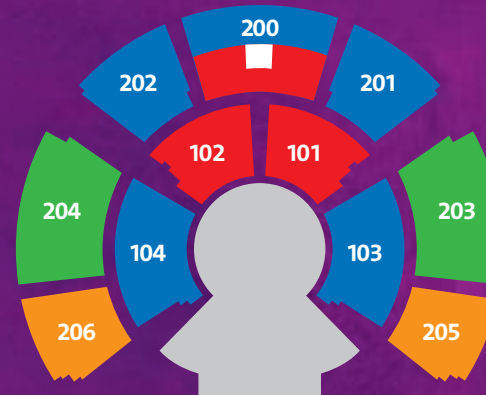

GROUP PRICE LIST

PRICES FOR WEEKEND PERFORMANCES (US \$)

	Adults	Children 2-12 years old
Tapis Rouge™	\$250.00	\$175.00
Premium	\$135.00	\$94.50
Level 1	\$100.00	\$70.00
Level 2	\$90.00	\$63.00
Level 3	\$65.00	\$45.50

PRICES FOR WEEKNIGHT PERFORMANCES (US \$) (for groups of 20 people or more only)

	Adults	Children 2-12 years old	Students 13+ & Seniors 65+
Tapis Rouge	\$250.00	\$175.00	N/A
Premium	\$125.00	\$87.50	\$112.50
Level 1	\$85.50	\$60.00	\$77.00
Level 2	\$68.00	\$47.75	\$61.25
Level 3	\$48.00	\$33.75	\$43.25

PRICES FOR WEEKDAY PERFORMANCES (US \$) (for groups of 20 people or more only)

	Adults	Children 2-12 years old	Students 13+ & Seniors 65+
Tapis Rouge	\$250.00	\$175.00	N/A
Premium	\$125.00	\$87.50	\$112.50
Level 1	\$76.00	\$53.25	\$68.50
Level 2	\$59.50	\$41.75	\$53.75
Level 3	\$42.00	\$29.50	\$38.00