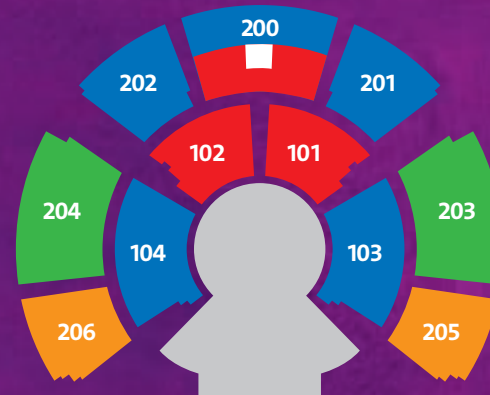

Performance Schedule

PREMIÈRE	JAN. 8	8:00 p.m.
SATURDAY	JAN. 9	8:00 p.m.
SUNDAY	JAN. 10	1:00 p.m. / 5:00 p.m.
TUESDAY	JAN. 12	8:00 p.m.
WEDNESDAY	JAN. 13	8:00 p.m.
THURSDAY	JAN. 14	8:00 p.m.
FRIDAY	JAN. 15	8:00 p.m.
SATURDAY	JAN. 16	4:00 p.m. / 8:00 p.m.
SUNDAY	JAN. 17	1:00 p.m. / 5:00 p.m.
TUESDAY	JAN. 19	8:00 p.m.
WEDNESDAY	JAN. 20	8:00 p.m.
THURSDAY	JAN. 21	8:00 p.m.
FRIDAY	JAN. 22	4:00 p.m. / 8:00 p.m.
SATURDAY	JAN. 23	4:00 p.m. / 8:00 p.m.
SUNDAY	JAN. 24	1:00 p.m. / 5:00 p.m.
WEDNESDAY	JAN. 27	8:00 p.m.
THURSDAY	JAN. 28	4:00 p.m. / 8:00 p.m.
FRIDAY	JAN. 29	4:00 p.m. / 8:00 p.m.
SATURDAY	JAN. 30	4:00 p.m. / 8:00 p.m.
SUNDAY	JAN. 31	1:00 p.m. / 5:00 p.m.
TUESDAY	FEB. 2	8:00 p.m.
WEDNESDAY	FEB. 3	8:00 p.m.
THURSDAY	FEB. 4	8:00 p.m.
FRIDAY	FEB. 5	4:00 p.m. / 8:00 p.m.
SATURDAY	FEB. 6	4:00 p.m. / 8:00 p.m.
SUNDAY	FEB. 7	1:00 p.m. / 5:00 p.m.
WEDNESDAY	FEB. 10	8:00 p.m.
THURSDAY	FEB. 11	4:00 p.m. / 8:00 p.m.
FRIDAY	FEB. 12	4:00 p.m. / 8:00 p.m.
SATURDAY	FEB. 13	4:00 p.m. / 8:00 p.m.
SUNDAY	FEB. 14	1:00 p.m. / 5:00 p.m.

GROUP PRICE LIST

PRICES FOR WEEKEND PERFORMANCES (US $)

	Adults	Children 2-12 years old
Tapis Rouge™	$250.00	$175.00
Premium	$135.00	$94.50
Level 1	$100.00	$70.00
Level 2	$90.00	$63.00
Level 3	$65.00	$45.50

PRICES FOR WEEKNIGHT PERFORMANCES (US $) (for groups of 20 people or more only)

	Adults	Children 2-12 years old	Students 13+ & Seniors 65+
Tapis Rouge	$250.00	$175.00	N/A
Premium	$125.00	$87.50	$112.50
Level 1	$85.50	$60.00	$77.00
Level 2	$68.00	$47.75	$61.25
Level 3	$48.00	$33.75	$43.25

PRICES FOR WEEKDAY PERFORMANCES (US $) (for groups of 20 people or more only)

	Adults	Children 2-12 years old	Students 13+ & Seniors 65+
Tapis Rouge	$250.00	$175.00	N/A
Premium	$125.00	$87.50	$112.50
Level 1	$76.00	$53.25	$68.50
Level 2	$59.50	$41.75	$53.75
Level 3	$42.00	$29.50	$38.00

Limited availability. Book now!
1 866 6-CIRQUE (1 866 624-7783)
cirquedusoleil.com/groups

This schedule is subject to change without notice.
See the Group Price List on the next page for corresponding ticket prices.

Under the Grand Chapiteau
at the Orange County Great Park